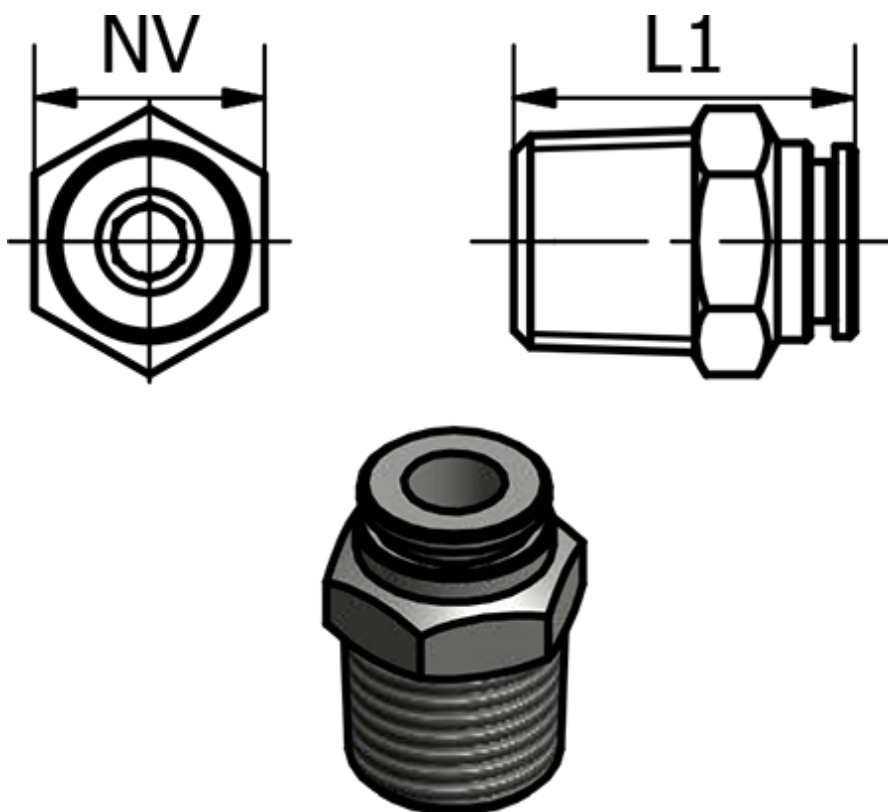

Article number: 586450146ES

Description: Stainless steel, straight union 45.014-06 ES, Ø6 - R 1/4"
conical thread

Measures

--
--
L1 = 20
NV = 14
SW = -